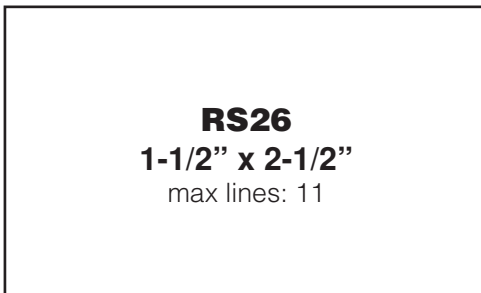

# Traditional Rubber Stamps

Sizing Templates are provided for reference only.  
Please Print at **100%** for accurate sizing.

max lines: 2