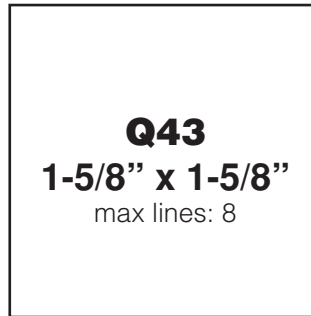

# Daters

Sizing Templates are provided for reference only.  
Please Print at **100%** for accurate sizing.

## Light Duty