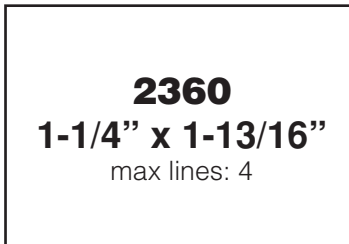

Daters

Sizing Templates are provided for reference only.
Please Print at **100%** for accurate sizing.

Heavy Duty