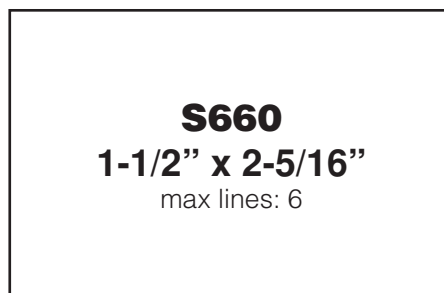

# Daters

Sizing Templates are provided for reference only.  
Please Print at **100%** for accurate sizing.

## Light Duty