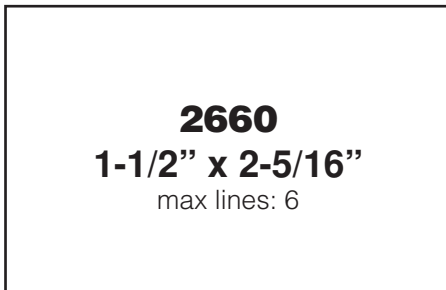

# Daters

Sizing Templates are provided for reference only.  
Please Print at **100%** for accurate sizing.

## Heavy Duty

## Light Duty