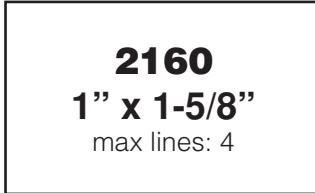

Daters

Sizing Templates are provided for reference only.
Please Print at **100%** for accurate sizing.

Heavy Duty