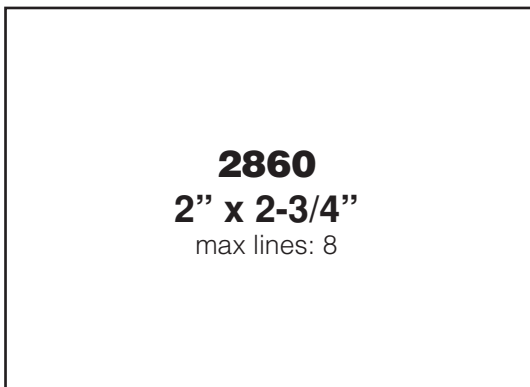

# Daters

Sizing Templates are provided for reference only.  
Please Print at **100%** for accurate sizing.

## Light Duty