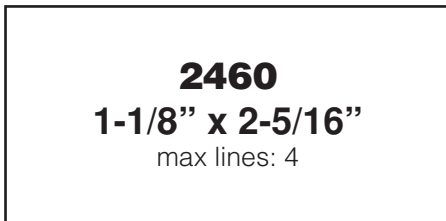

# Daters

Sizing Templates are provided for reference only.  
Please Print at **100%** for accurate sizing.

## Heavy Duty

## Light Duty